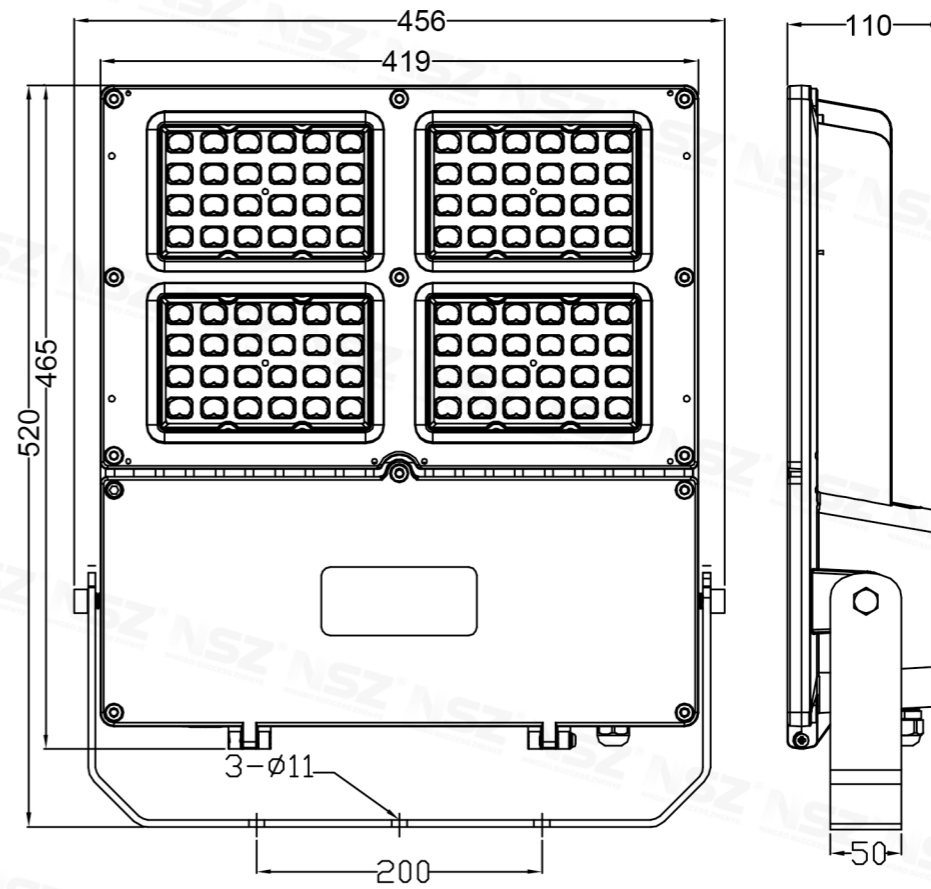

Lamp-post

Mounting bracket

ZY-2080 150W/180W/200W/240W